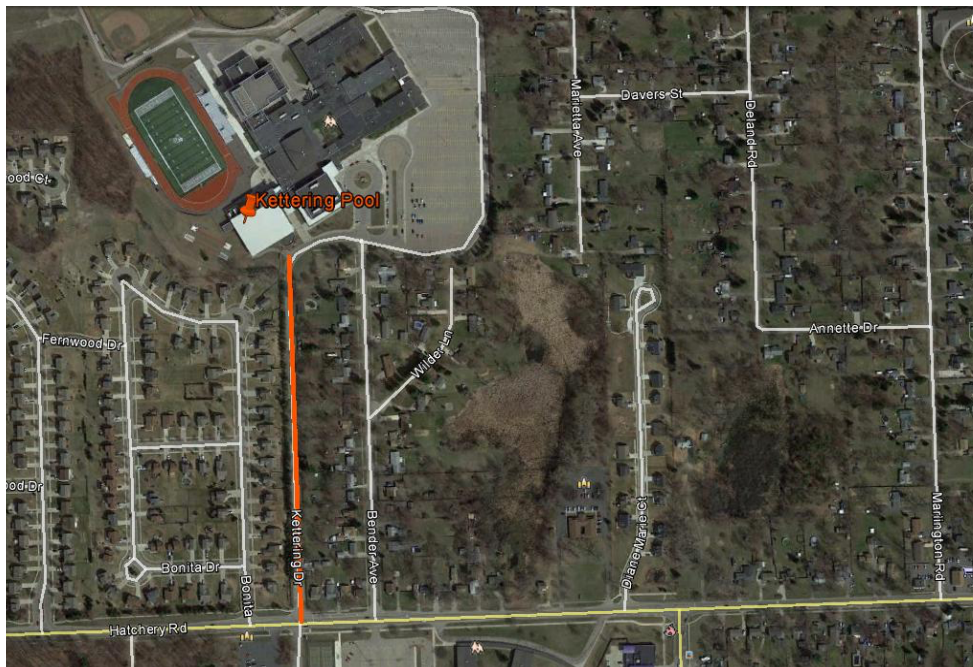

Marian Tennis Courts Tennis Practice and Competition site

LTU Stadium

Varsity Football Competition site

21000 West 10 Mile Rd
Southfield, MI 48075

Warrior Park

Baseball Practice and Competition site

1525 Equity Dr.
Troy, MI 48084

Oak Park Ice Arena Hockey Practice and Competition site

13950 Oak Park Blvd.

Oak Park MI 48237

Kettering Pool

Swimming Practice and Competition site

2800 Kettering Dr.

Waterford, MI 48329

Alpine Valley Ski Area

6775 Highland Road

White Lake Michigan 48383

Skiing Practice and Competition site (weekday)

Parking

Brother Rice Campus - (Ambrose, Fracassa, Gymnasium)

(Basketball, Football, Soccer, Lacrosse, Wrestling)

Team buses and/or vans should enter campus on *McInerney Dr.* which leads to the drop off and parking lot area behind the gymnasium or West side of Ambrose or Fracassa Fields.

Visiting buses will park along the West bound side of Alex Kassab Blvd. facing Lahser Rd.

Marian Campus Tennis Courts- Tennis

Team buses and/or vans should enter campus off of *Lahser Rd.* which leads to the drop off and parking lot area on the West side of the tennis courts. Visiting buses/vans will park along the South side of Marian High School or East side parking lot.