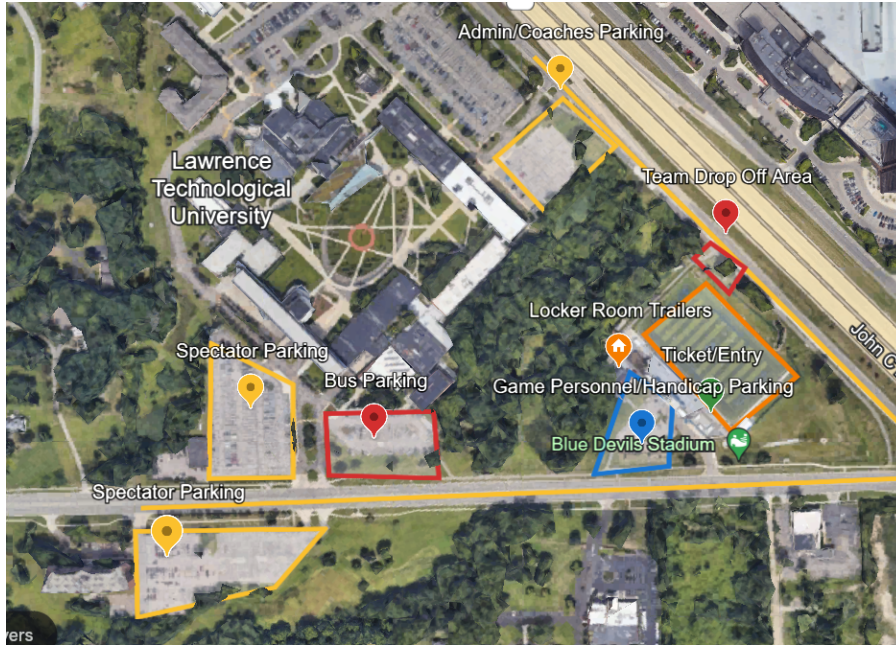

7101 Lahser Rd.
Bloomfield Hills, MI 48301

Brother Rice Gym Basketball, Wrestling Practice and Competition Site

Ambrose Field Lacrosse, Soccer Practice and Competition Site

Fracassa Field Football Practice Facility, JV & FR Competition site

Marian Tennis Courts Tennis Practice and Competition site

LTU Stadium

Varsity Football Competition site

21000 West 10 Mile Rd
Southfield, MI 48075

Warrior Park

Baseball Practice and Competition site

1525 Equity Dr.
Troy, MI 48084

Visiting buses will park along the West bound side of Alex Kassab Blvd. facing Lahser Rd.

Marian Campus Tennis Courts- Tennis

Team buses and/or vans should enter campus off of *Lahser Rd.* which leads to the drop off and parking lot area on the West side of the tennis courts. Visiting buses/vans will park along the South side of Marian High School or East side parking lot.

Oak Park Ice Arena - Hockey

Team buses and/or vans should enter parking lot off of *Oak Park Blvd.* which leads to the drop off area on the South side of arena. Visiting buses/vans will park along the East side of parking lot.