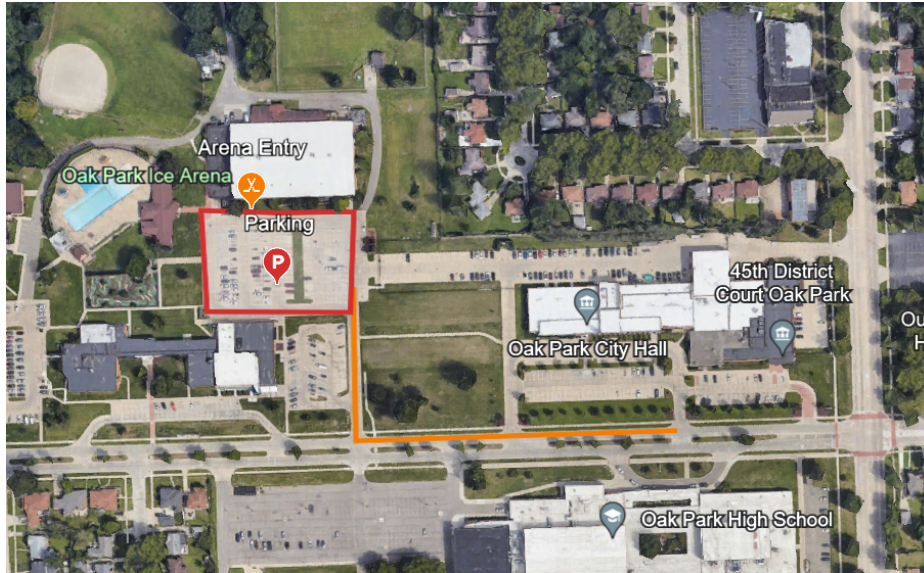

Marian Tennis Courts Tennis Practice and Competition site

LTU Stadium

Varsity Football Competition site

21000 West 10 Mile Rd
Southfield, MI 48075

Warrior Park

Baseball Practice and Competition site

1525 Equity Dr.
Troy, MI 48084

Oak Park Ice Arena Hockey Practice and Competition site

13950 Oak Park Blvd.

Oak Park MI 48237

Kettering Pool

Swimming Practice and Competition site

2800 Kettering Dr.

Waterford, MI 48329

Alpine Valley Ski Area

6775 Highland Road

White Lake Michigan 48383

Skiing Practice and Competition site (weekday)

Parking

Brother Rice Campus - (Ambrose, Fracassa, Gymnasium)

(Basketball, Football, Soccer, Lacrosse, Wrestling)

Team buses and/or vans should enter campus on *McInerney Dr.* which leads to the drop off and parking lot area behind the gymnasium or West side of Ambrose or Fracassa Fields.

Visiting buses will park along the West bound side of Alex Kassab Blvd. facing Lahser Rd.

Marian Campus Tennis Courts- Tennis

Team buses and/or vans should enter campus off of *Lahser Rd.* which leads to the drop off and parking lot area on the West side of the tennis courts. Visiting buses/vans will park along the South side of Marian High School or East side parking lot.