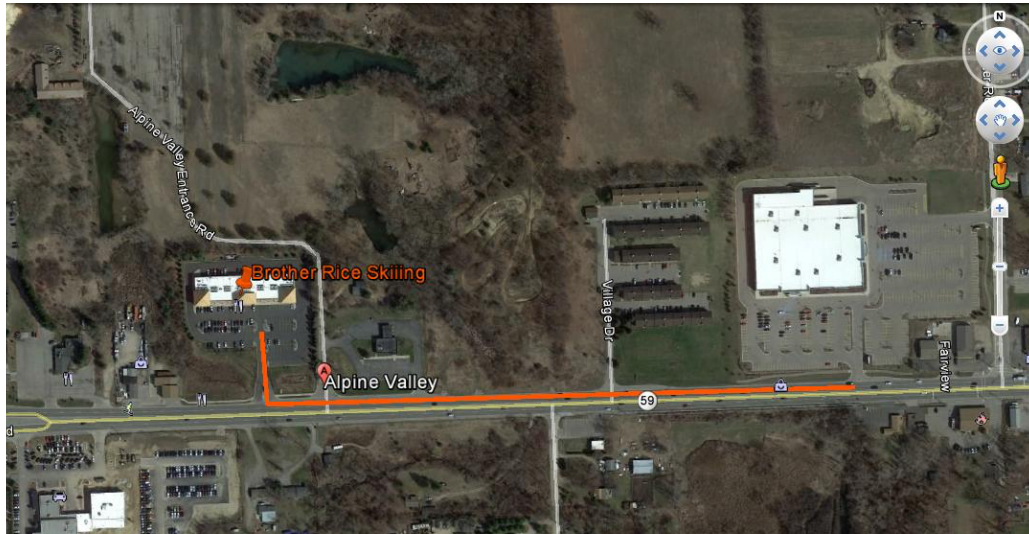

Marian Tennis Courts Tennis Practice and Competition site

LTU Stadium

Varsity Football Competition site

21000 West 10 Mile Rd
Southfield, MI 48075

Warrior Park

Baseball Practice and Competition site

1525 Equity Dr.
Troy, MI 48084

Oak Park Ice Arena Hockey Practice and Competition site

13950 Oak Park Blvd.

Oak Park MI 48237

Kettering Pool

Swimming Practice and Competition site

2800 Kettering Dr.

Waterford, MI 48329

Alpine Valley Ski Area

6775 Highland Road

White Lake Michigan 48383

Skiing Practice and Competition site (weekday)

Parking

Brother Rice Campus - (Ambrose, Fracassa, Gymnasium)

(Basketball, Football, Soccer, Lacrosse, Wrestling)

Team buses and/or vans should enter campus on *McInerney Dr.* which leads to the drop off and parking lot area behind the gymnasium or West side of Ambrose or Fracassa Fields.

Visiting buses will park along the West bound side of Alex Kassab Blvd. facing Lahser Rd.

Marian Campus Tennis Courts- Tennis

Team buses and/or vans should enter campus off of *Lahser Rd.* which leads to the drop off and parking lot area on the West side of the tennis courts. Visiting buses/vans will park along the South side of Marian High School or East side parking lot.