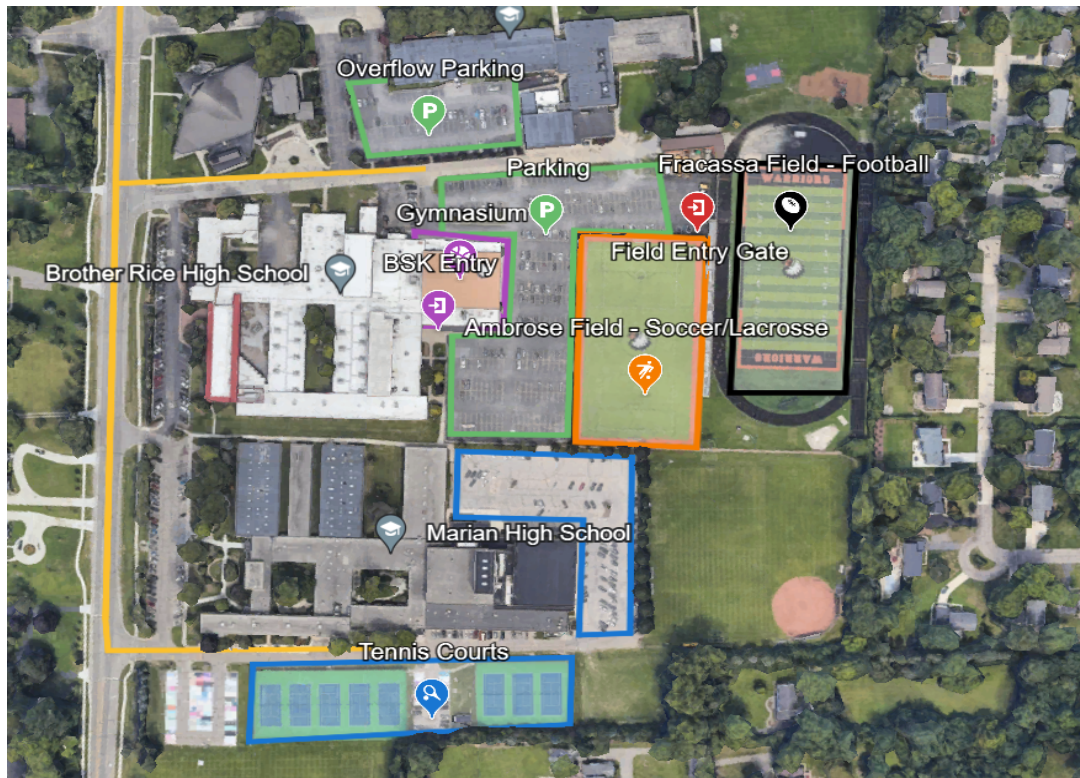

Marian Tennis Courts Tennis Practice and Competition site

LTU Stadium

Varsity Football Competition site

21000 West 10 Mile Rd
Southfield, MI 48075

Warrior Park

Baseball Practice and Competition site

1525 Equity Dr.
Troy, MI 48084

6775 Highland Road

White Lake Michigan 48383

Skiing Practice and Competition site (weekday)

Parking

Brother Rice Campus - (Ambrose, Fracassa, Gymnasium)

(Basketball, Football, Soccer, Lacrosse, Wrestling)

Team buses and/or vans should enter campus on *McInerney Dr.* which leads to the drop off and parking lot area behind the gymnasium or West side of Ambrose or Fracassa Fields.

Visiting buses will park along the West bound side of Alex Kassab Blvd. facing Lahser Rd.

Marian Campus Tennis Courts- Tennis

Team buses and/or vans should enter campus off of *Lahser Rd.* which leads to the drop off and parking lot area on the West side of the tennis courts. Visiting buses/vans will park along the South side of Marian High School or East side parking lot.

Oak Park Ice Arena - Hockey

Team buses and/or vans should enter parking lot off of *Oak Park Blvd.* which leads to the drop off area on the South side of arena. Visiting buses/vans will park along the East side of parking lot.